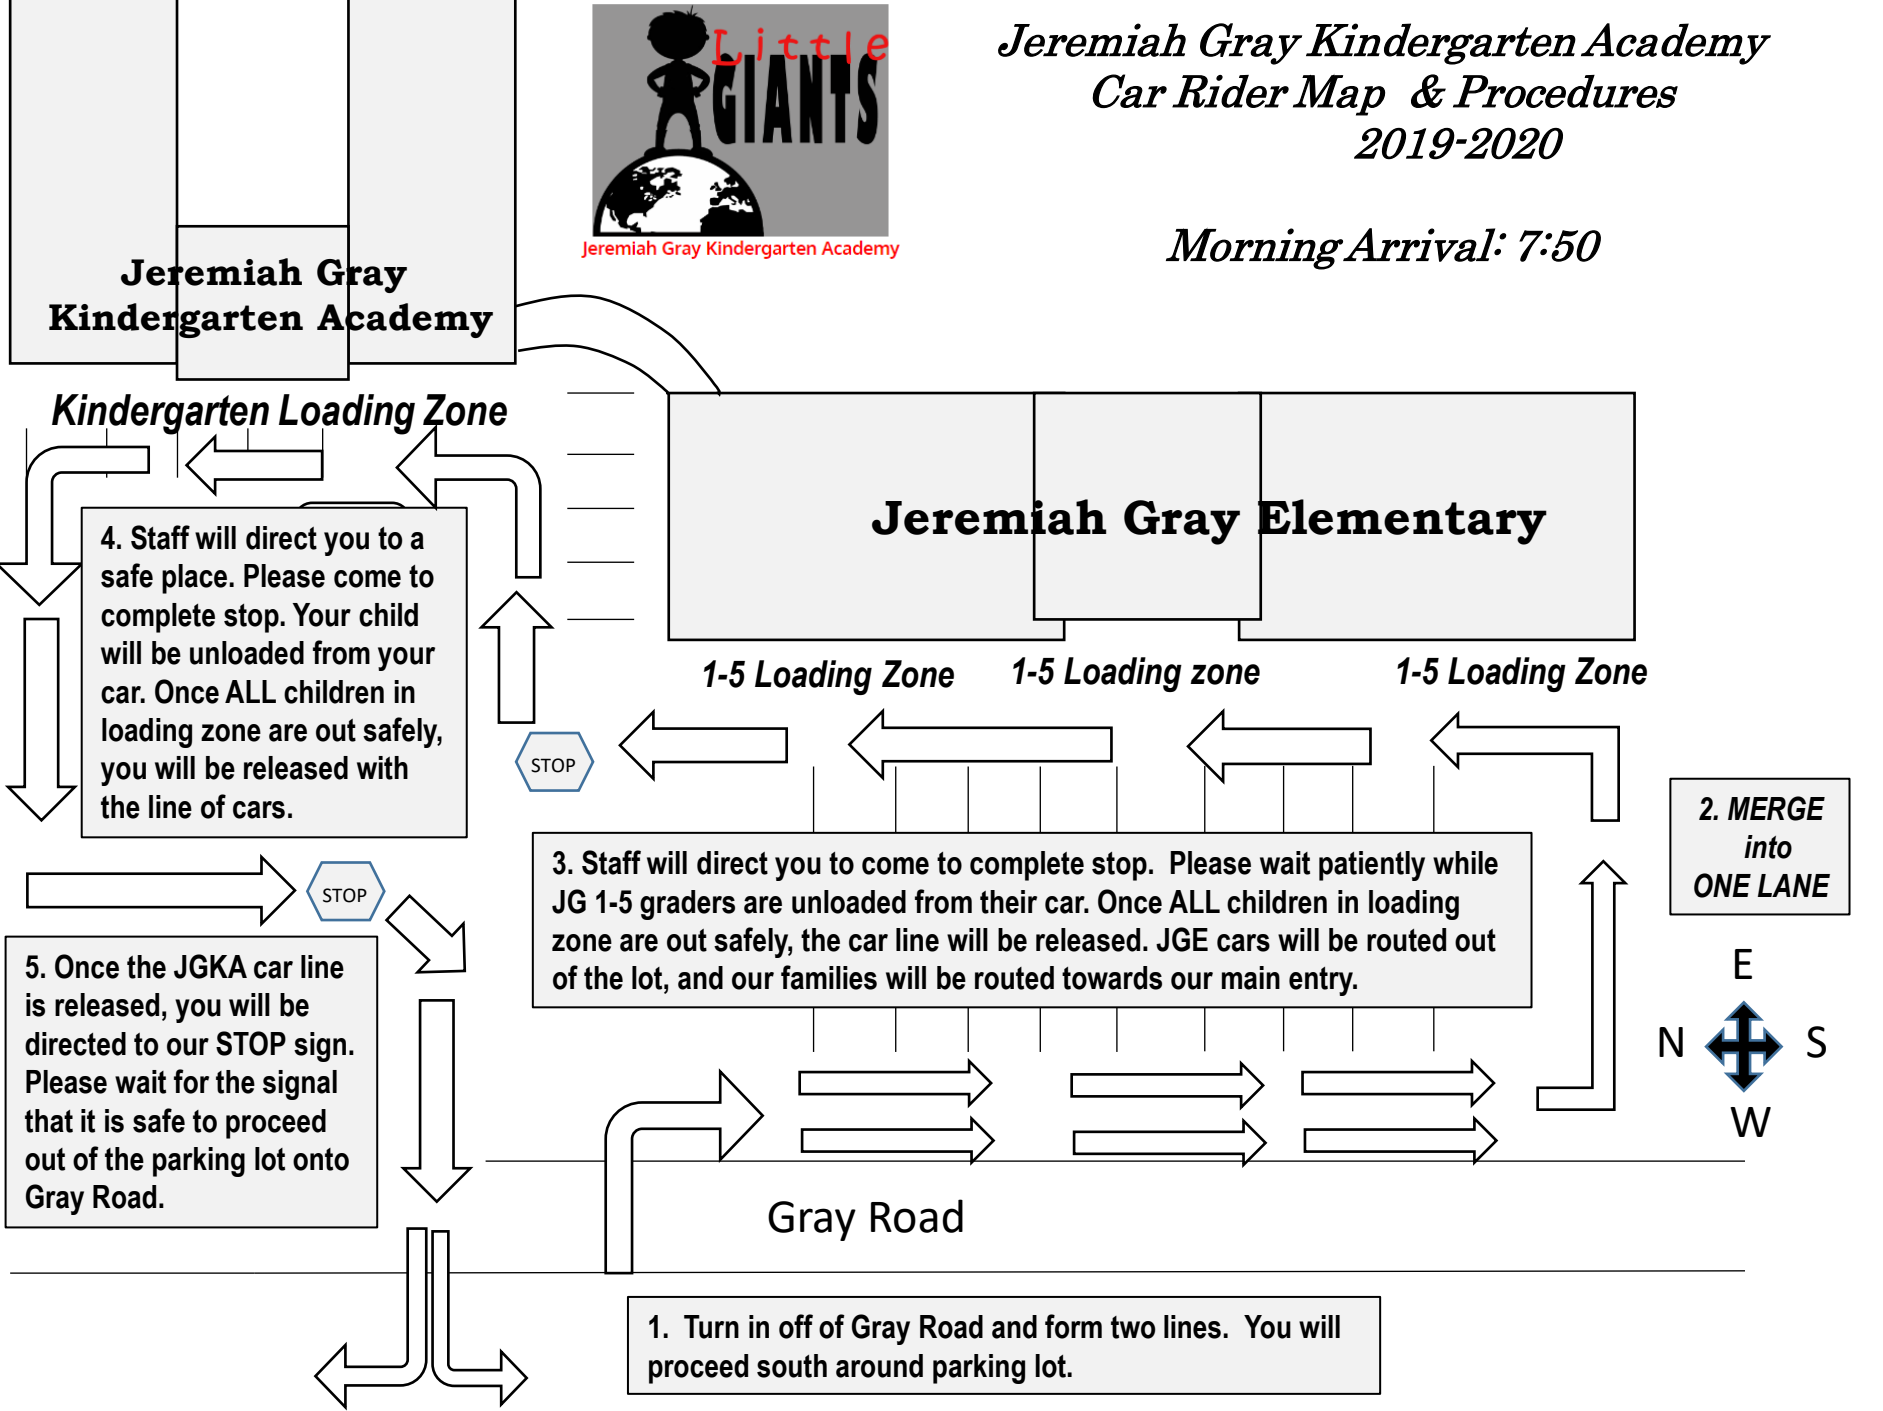

Jeremiah Gray Kindergarten Academy Car Rider Map & Procedures 2019-2020

Morning Arrival: 7:50

Jeremiah Gray Kindergarten Academy

Kindergarten Loading Zone

4. Staff will direct you to a safe place. Please come to complete stop. Your child will be unloaded from your car. Once ALL children in loading zone are out safely, you will be released with the line of cars.

Jeremiah Gray Elementary

1-5 Loading Zone

1-5 Loading zone

1-5 Loading Zone

3. Staff will direct you to come to complete stop. Please wait patiently while JG 1-5 graders are unloaded from their car. Once ALL children in loading zone are out safely, the car line will be released. JGE cars will be routed out of the lot, and our families will be routed towards our main entry.

2. MERGE into ONE LANE

5. Once the JGKA car line is released, you will be directed to our STOP sign. Please wait for the signal that it is safe to proceed out of the parking lot onto Gray Road.

Gray Road

1. Turn in off of Gray Road and form two lines. You will proceed south around parking lot.