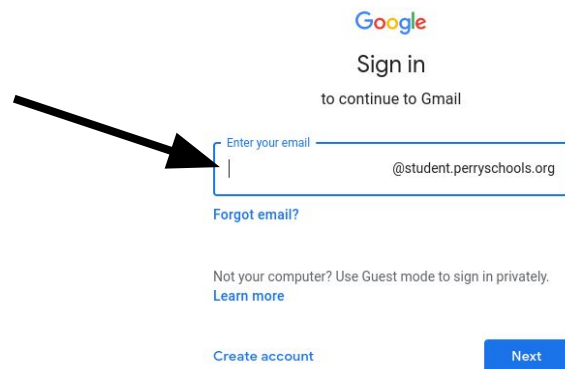

## To access Canvas:

1. Open Google Chrome.

2. Click the "home" icon in the upper left of the screen.

3. In the menu on the top right, click the red M with student..

4. Type your student number in the box in front of @student.perryschools.org and press NEXT.