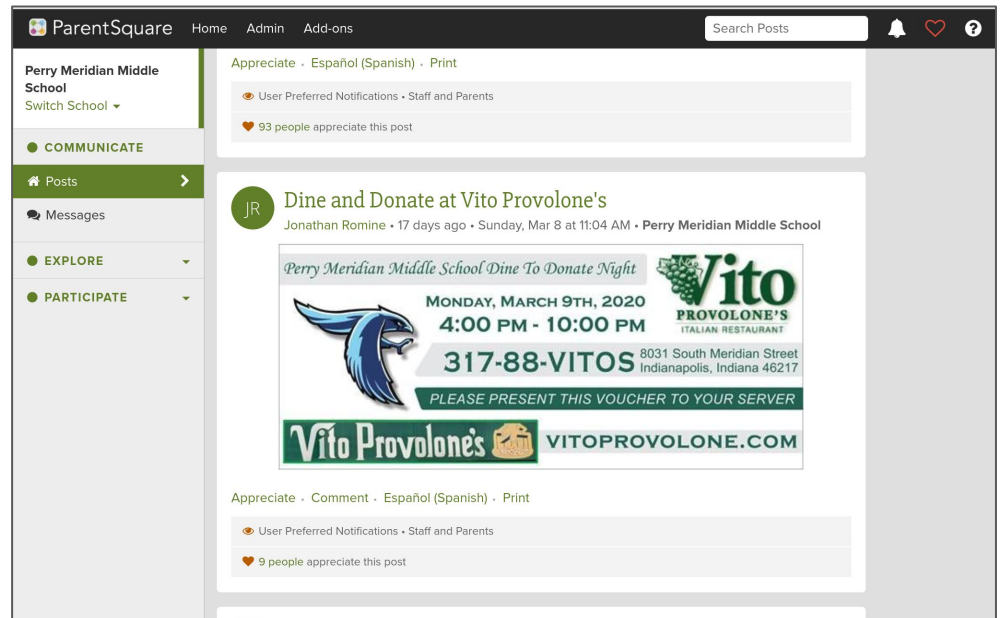

How to use StudentSquare

StudentSquare is a new feature in ParentSquare that allows teachers to communicate with students as well as parents. Any StudentSquare message or post sent by your teacher will appear in your school email.

If you download the StudentSquare app for your tablet or phone, or if you go to parentsquare.com and sign in with your school Google account you have more options. You can have posts and messages sent as texts to your phone, reply to messages and posts, send messages to your teachers, and appreciate (or like) a post.

Video Tutorials

We also have a growing [playlist](#) of short video tutorials for our remote learning tools. Check them out for more details about Canvas, Screencastify, and more. You can find them on YouTube at <https://www.youtube.com/playlist?list=PLdCluBNqcONm5T20HUKW8XRSZdxN0_idU>

For assistance with your school work, contact your teacher. If you have a technical problem, please contact remotelarning@perryschools.org or 317-789-3950.