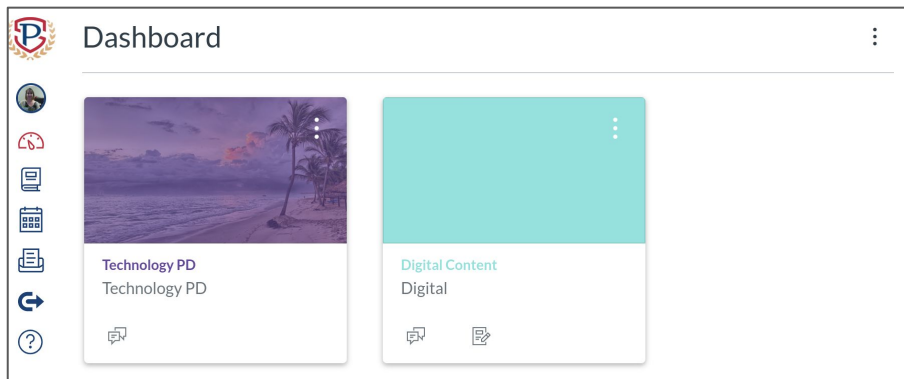

How to log into Canvas

From the township Resource Portal click the circular Canvas icon at the top right of the screen. On your Chromebook you can get to the Resource Portal by clicking the house at the top left of your browser window. From another computer, go to <https://sites.google.com/a/perryschools.org/perrypd/>

From the Canvas dashboard select the class you wish to access. If you don't see a class, let your teacher know. Students can only access classes that their teacher has "Published."